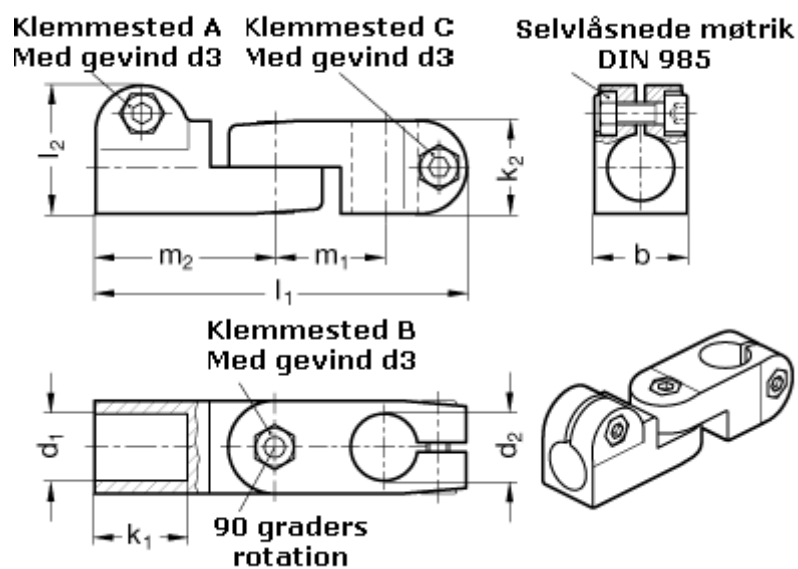

Article number: 20283B16B142SW

Description: E+G swivel clamp
GN283-B16-B14-2-SW

Measures

$b = 25$

$m_1 = 29.5$

$d_1 = B16$

$m_2 = 48.5$

$d_2 = B14$

$d_3 = M 6$

$k_1 = 25$

$k_2 = 25$

$l_1 = 100$

$l_2 = 34.5$